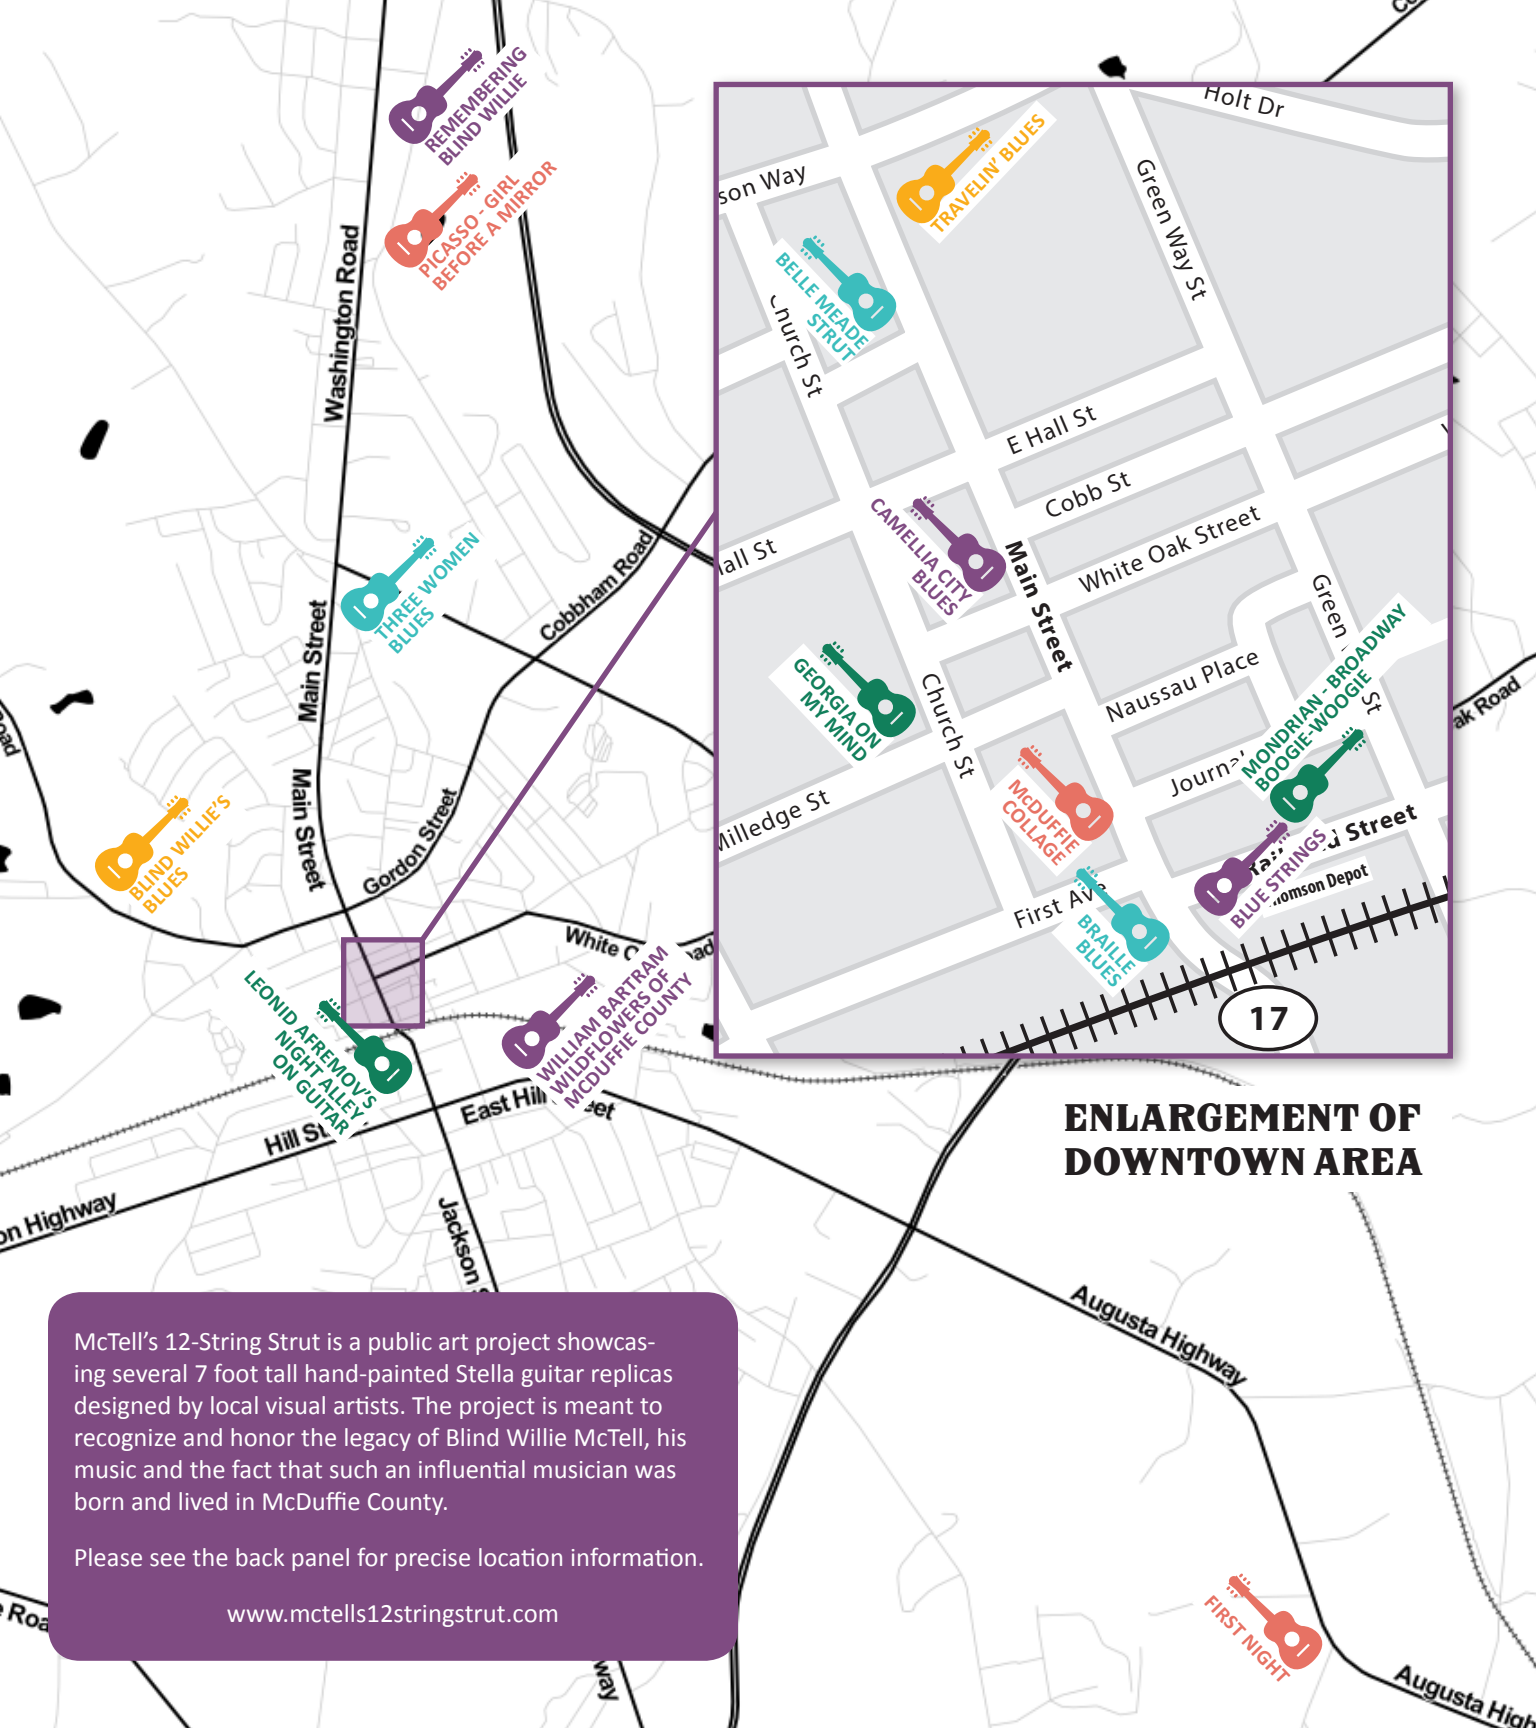

MONDRIAN - BROADWAY BOOGIE WOOGIE

Melanie Stokes
Sunset Finance
134 Railroad Street

McTELL'S 12-STRING STRUT

Public Art Project

149 Main Street Thomson, GA 30824
VisitThomsonGA.com

REMEMBERING
BLIND WILLIE