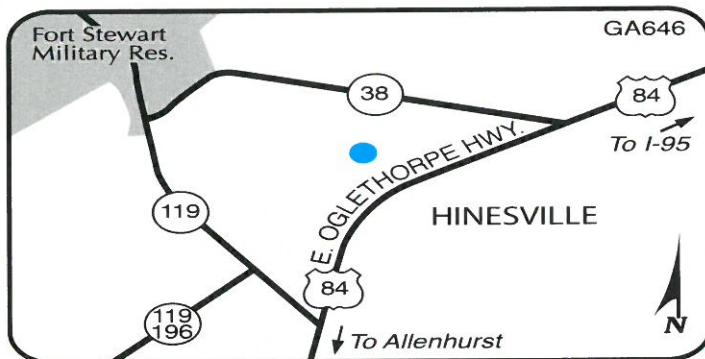

AREA ATTRACTIONS

- VA Medical Clinic
- Bryant Commons Amphitheater
- Armstrong State University
- Fort Stewart Army Base and Museum
- Zum Rosenhof German Restaurant
- LeConte-Woodmanston Plantation & Botanical Garden
- The Melon Bluff Nature Center
- Ole Times Restaurant
- Panera Bread
- Chilli's

DIRECTIONS

I95- Take Exit 76. Drive west for 14 miles. Econo Lodge is located on your right

Jesup - Drive north on Hwy 84/Oglethorpe Hwy for 25 miles. Econo Lodge is located on your left.

Hinesville, GA

Easy Stop On The Road