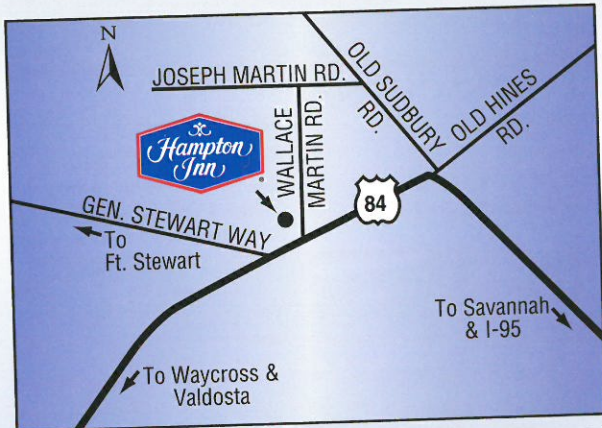

HINESVILLE / FT. STEWART, GA

We're With You All The Way.™

**Directions: From Savannah International Airport:** Take I-95 to Exit 87, turn on left on Hwy. 17, take slight right on GA 196 West, right on US Hwy 84 East. Hotel is 4 miles on right.

**From Atlanta:** Take I-75 to Macon, take I-16 E to Exit 127, turn on Hwy. 67 S to Pembroke on Hwy. 119 S to Ft. Stewart. When at the Ft. Stewart Main Gate, go straight in the direction of Memorial Dr., but turn left on Hwy. 38 E. Left on 84 (on the left, 1 block).

**From Jacksonville:** Take I-95 N to Exit 76. Turn on Hwy. 84 W, approx. 12.5 miles. Located on right side.

*Hampton Inn*

1148 E. Oglethorpe Highway  
Hinesville, GA 31313

(912) 877-4090 or 1-800-HAMPTON